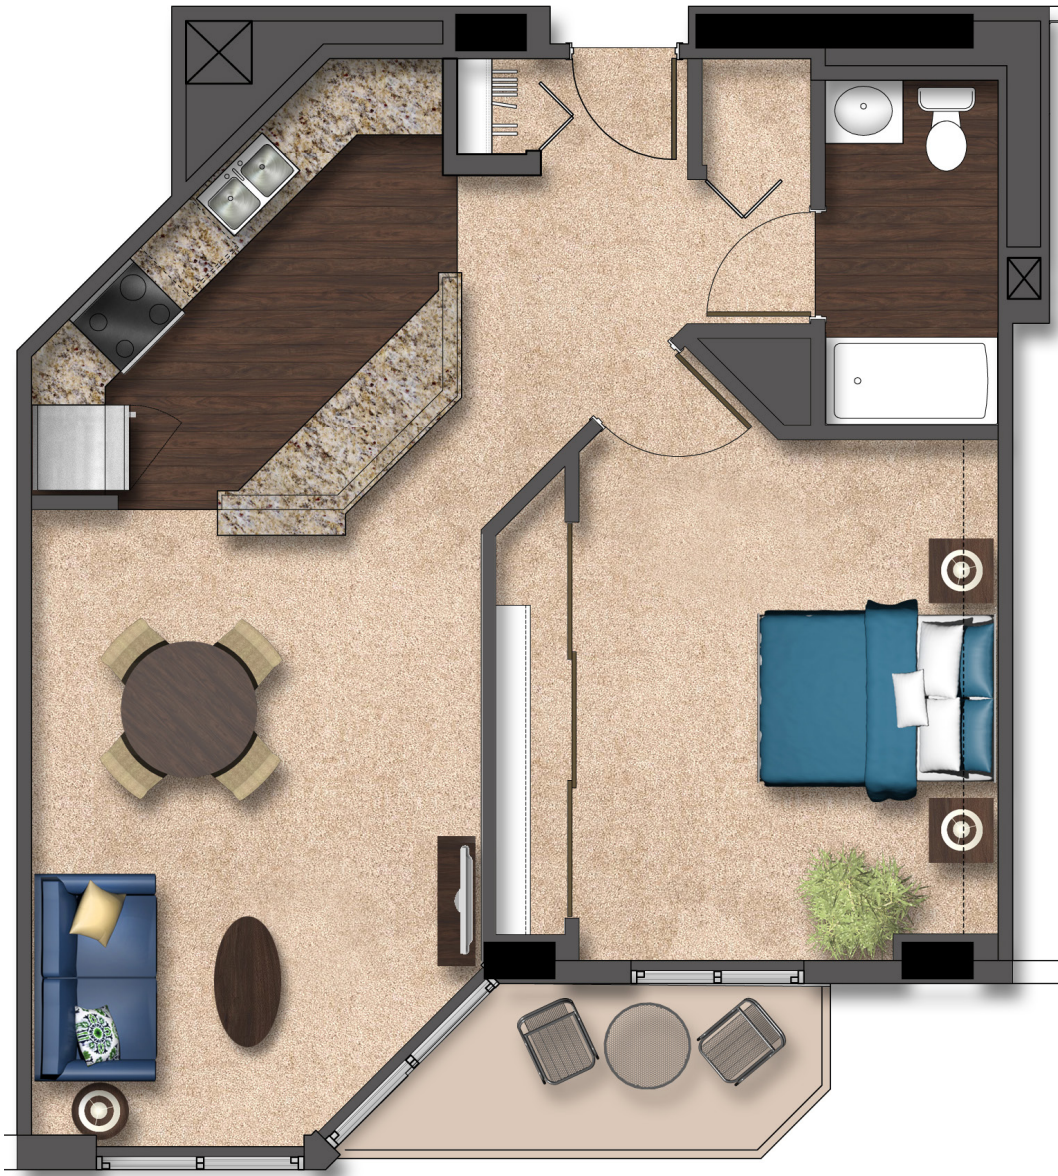

STYLE AL-10

807 Square Feet

One Bedroom

6501 Woodlake Drive Richfield MN 55423 T 612.861.1186 F 612.861.0210
WWW.VILLAGESHORESENIORCOMMUNITY.COM