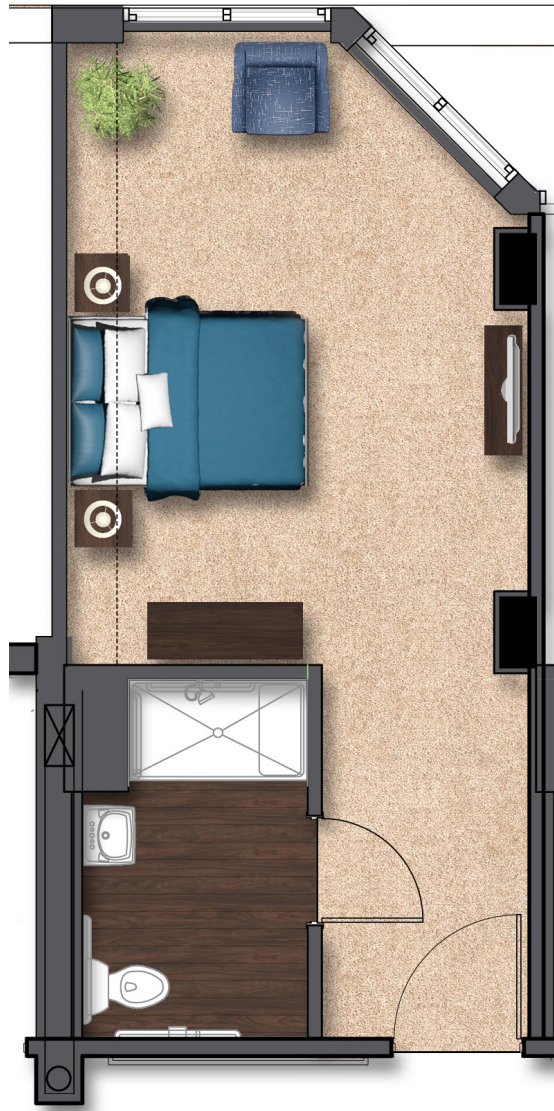

STYLE MC-12

403 Square Feet

Studio

VILLAGE SHORES
A SILVERCREST COMMUNITY

6501 Woodlake Drive Richfield MN 55423 T 612.861.1186 F 612.861.0210

WWW.VILLAGESHORESENIORCOMMUNITY.COM