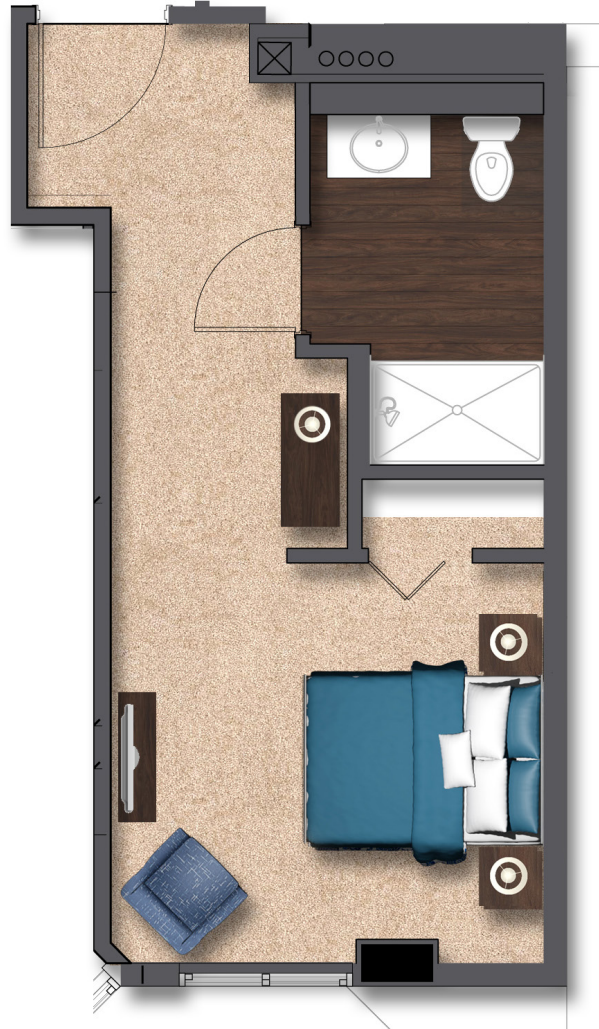

STYLE MC-7

384 Square Feet
Studio

6501 Woodlake Drive Richfield MN 55423 T 612.861.1186 F 612.861.0210
WWW.VILLAGESHORESENIORCOMMUNITY.COM